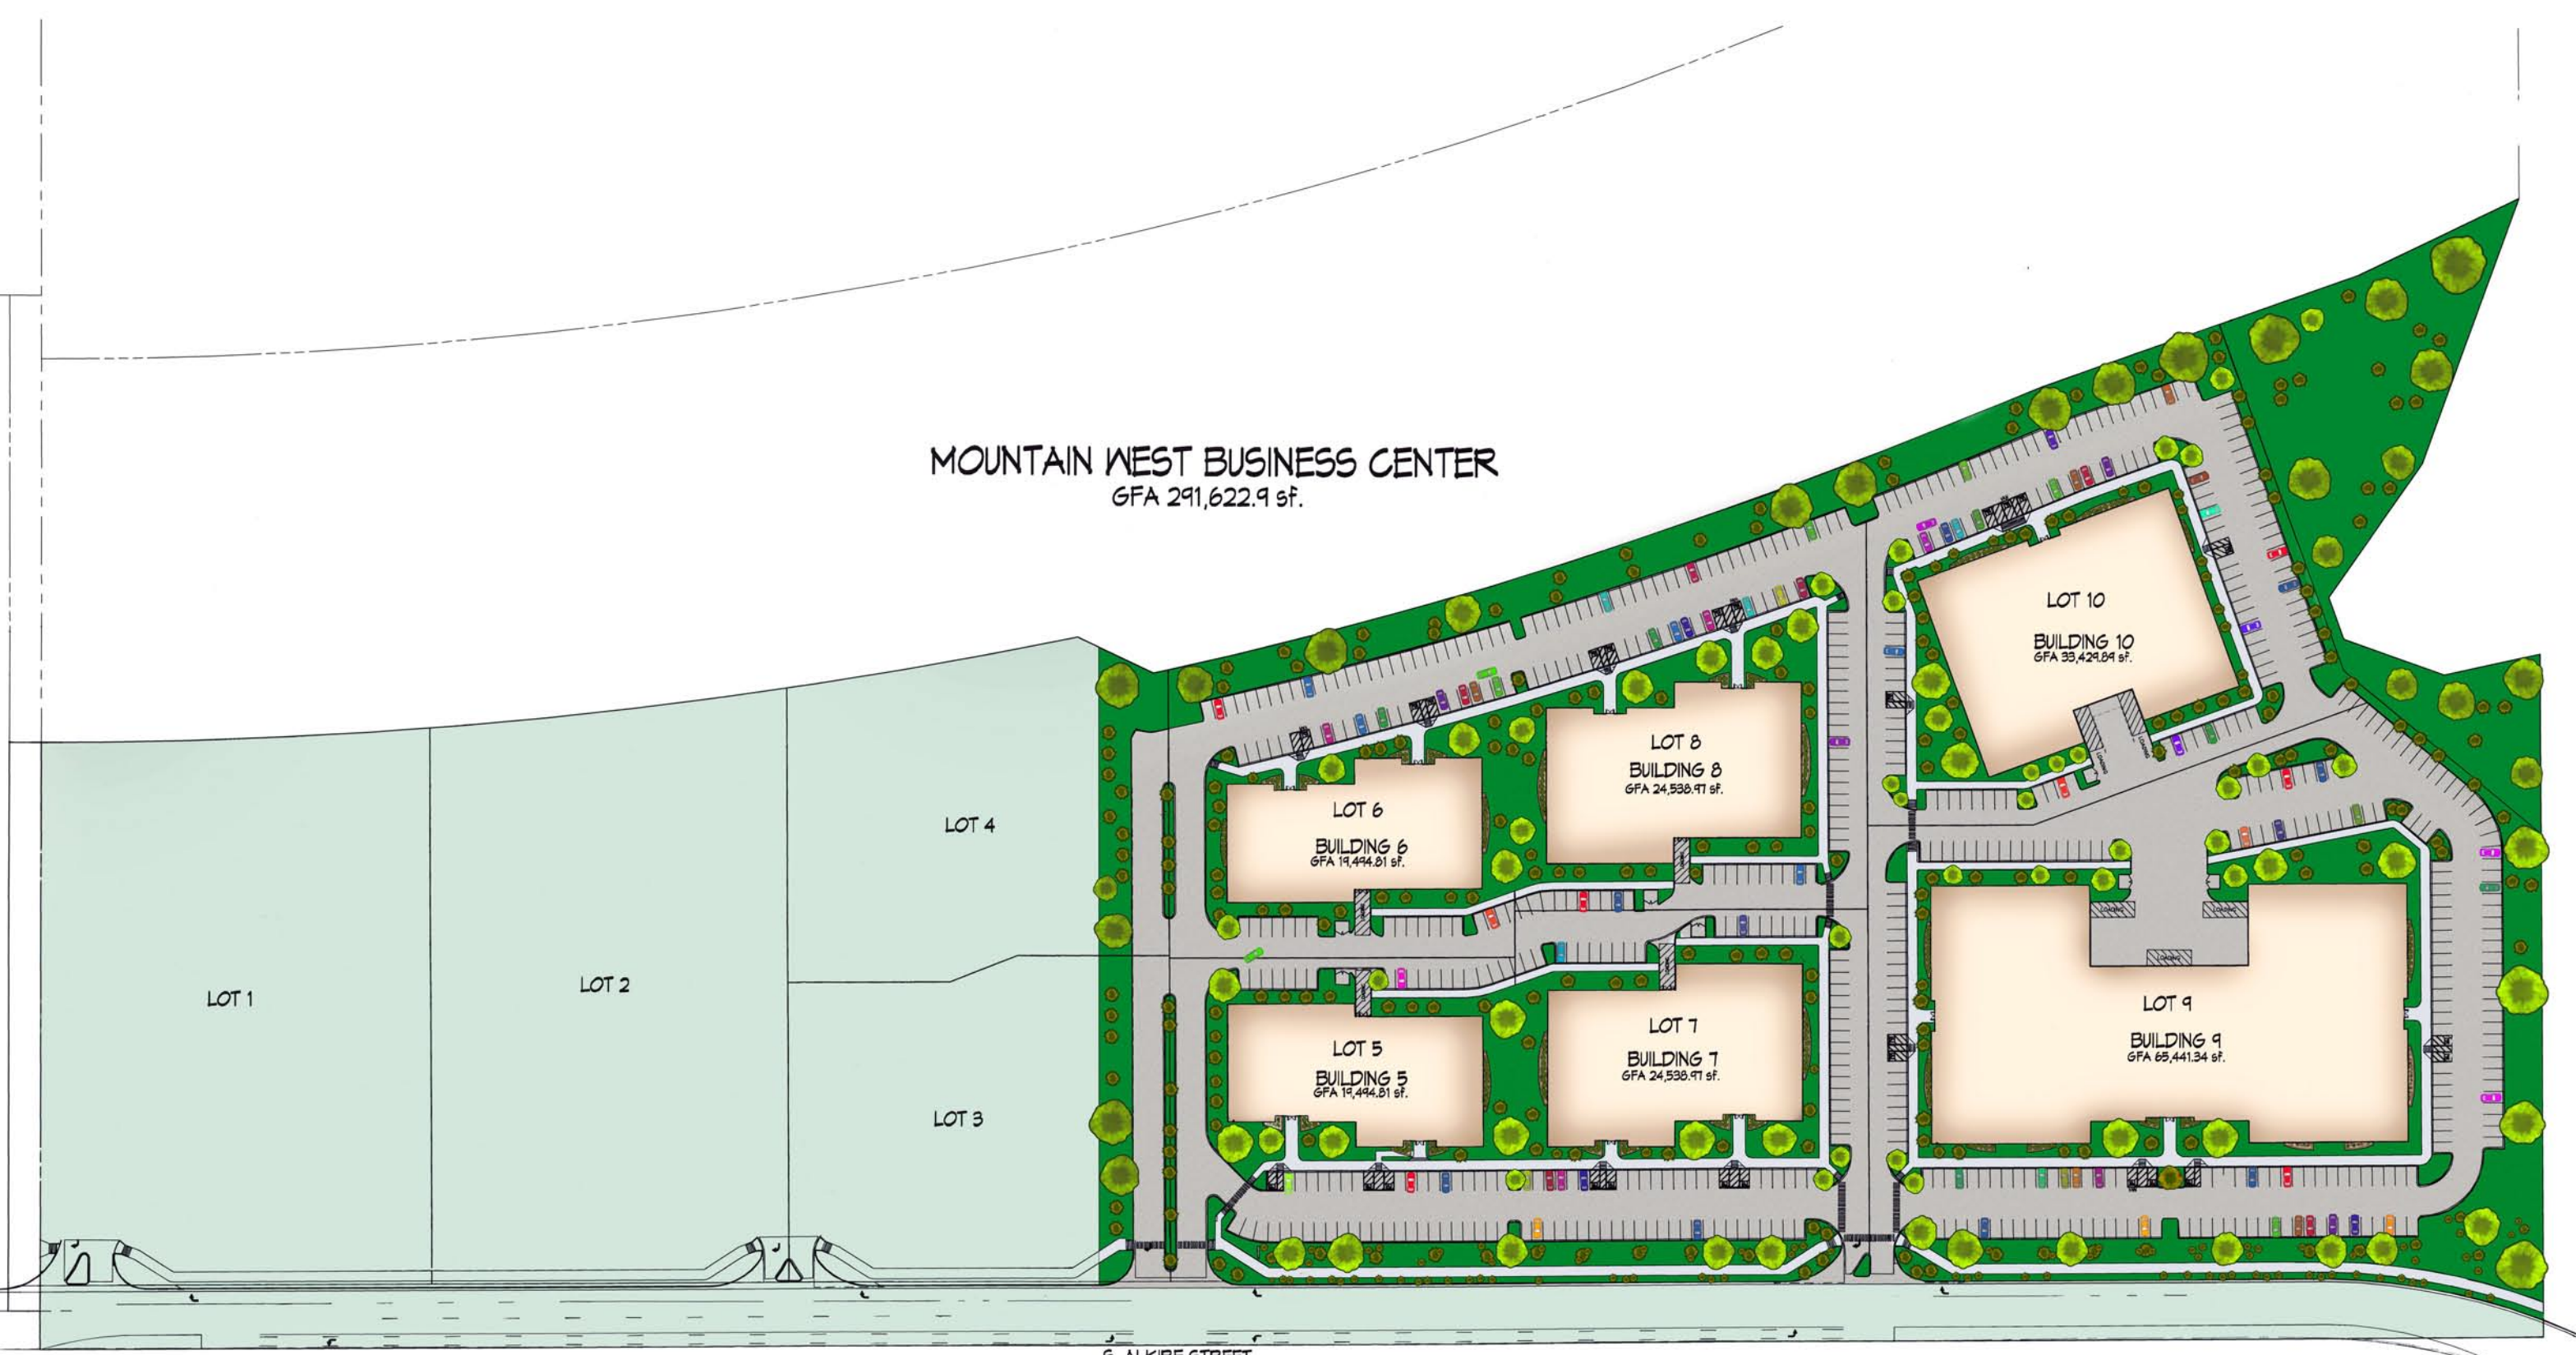

# MOUNTAIN WEST BUSINESS CENTER

GFA 291,622.9 sf.

LOT 1

LOT 2

LOT 4

LOT 3

LOT 6

BUILDING 6  
GFA 19,494.81 sf.

LOT 8

BUILDING 8  
GFA 24,538.91 sf.

LOT 5

BUILDING 5  
GFA 19,494.81 sf.

LOT 7

BUILDING 7  
GFA 24,538.91 sf.

LOT 10

BUILDING 10  
GFA 33,429.84 sf.

LOT 9

BUILDING 9  
GFA 65,441.34 sf.

S. ALKIRE STREET

S. ZANG CT.

W. ARLINGTON PL.

 **1 SITE PLAN**  
SCALE: 1" = 60'-0"

01/31/07